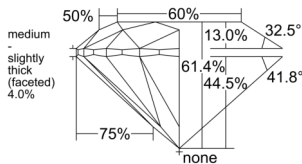

GIA®

FACSIMILE

GIA REPORT 6545455783

Verify this report at GIA.edu

GIA NATURAL DIAMOND DOSSIER®

January 19, 2026
GIA Report Number 6545455783
Shape and Cutting Style ..... Round Brilliant
Measurements ..... 4.30 - 4.31 x 2.65 mm

GRADING RESULTS

Carat Weight ..... 0.30 carat
Color Grade ..... F
Clarity Grade VS2
Cut Grade ..... Excellent

ADDITIONAL GRADING INFORMATION

Polish ..... Excellent
Symmetry ..... Excellent
Fluorescence ..... Faint
Clarity Characteristics ..... Feather, Indented Natural
Inscription(s): GIA 6545455783

PROPORTIONS

Profile to actual proportions

GRADING SCALES

GIA COLOR SCALE	GIA CLARITY SCALE	GIA CUT SCALE
COLOURLESS	FLAWLESS	EXCELLENT
D	INTERNALLY FLAWLESS	
E	VVS₁	VERY GOOD
F		
G	VS₁	GOOD
H		
I	SI₁	FAIR
J		
K	I₁	POOR
L		
M	I₂	
N	I₃	
O		
P		
Q		
R		
S		
T		
U		
V		
W		
X		
Y		
Z