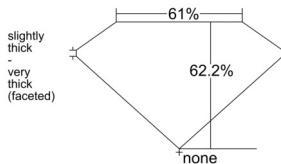

GIA®

FACSIMILE

GIA REPORT 6545457036

Verify this report at GIA.edu

GIA NATURAL DIAMOND DOSSIER®

January 16, 2026
GIA Report Number 6545457036
Shape and Cutting Style ..... Oval Brilliant
Measurements ..... 6.84 x 5.04 x 3.14 mm

GRADING RESULTS

Carat Weight ..... 0.70 carat
Color Grade ..... F
Clarity Grade VS2

ADDITIONAL GRADING INFORMATION

Polish ..... Excellent
Symmetry ..... Good
Fluorescence ..... Medium Blue
Clarity Characteristics..... Crystal, Feather, Indented Natural
Inscription(s): GIA 6545457036

PROPORTIONS

Profile not to actual proportions

GRADING SCALES

GIA COLOR SCALE		GIA CLARITY SCALE		
COLORLESS	D	VERY VERY SLIGHTLY INCLUDED	FLAWLESS	
	E		INTERNALLY FLAWLESS	
	F		VVS₁	
	G		VVS₂	
	NEAR COLORLESS	H	VERY SLIGHTLY INCLUDED	VS₁
		I		VS₂
		J	SLIGHTLY INCLUDED	SI₁
		K		SI₂
	FAINT	L	INCLUDED	I₁
		M		I₂
N		I₃		
O				
VERT LIGHT		P		
		Q		
		R		
		S		
LIGHT	T			
	U			
	V			
	W			
	X			
	Y			
	Z