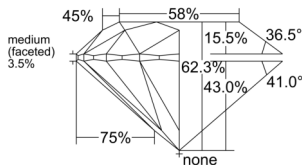

GIA®

FACSIMILE

GIA REPORT 6545469981

Verify this report at GIA.edu

GIA NATURAL DIAMOND DOSSIER®

January 19, 2026
GIA Report Number 6545469981
Shape and Cutting Style ..... Round Brilliant
Measurements ..... 4.15 - 4.16 x 2.59 mm

GRADING RESULTS

Carat Weight ..... 0.27 carat
Color Grade ..... E
Clarity Grade VVS2
Cut Grade ..... Excellent

ADDITIONAL GRADING INFORMATION

Polish ..... Excellent
Symmetry ..... Excellent
Fluorescence ..... None
Clarity Characteristics ..... Cloud, Pinpoint
Inscription(s): GIA 6545469981

PROPORTIONS

Profile to actual proportions