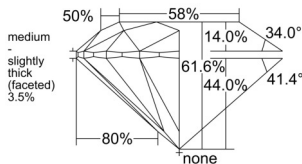

GIA®

FACSIMILE

GIA REPORT 6545470185

Verify this report at GIA.edu

GIA NATURAL DIAMOND DOSSIER®

January 19, 2026
GIA Report Number 6545470185
Shape and Cutting Style ..... Round Brilliant
Measurements ..... 3.66 - 3.68 x 2.26 mm

GRADING RESULTS

Carat Weight ..... 0.18 carat
Color Grade ..... E
Clarity Grade VS1
Cut Grade ..... Excellent

ADDITIONAL GRADING INFORMATION

Polish ..... Excellent
Symmetry ..... Excellent
Fluorescence ..... None
Clarity Characteristics ..... Cloud
Inscription(s): GIA 6545470185

PROPORTIONS

Profile to actual proportions