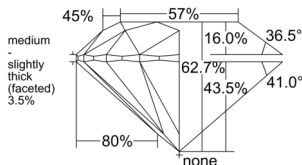

GIA®

FACSIMILE

GIA REPORT 6545481607

Verify this report at GIA.edu

GIA NATURAL DIAMOND DOSSIER®

January 22, 2026
GIA Report Number 6545481607
Shape and Cutting Style ..... Round Brilliant
Measurements ..... 3.59 - 3.61 x 2.26 mm

GRADING RESULTS

Carat Weight ..... 0.18 carat
Color Grade ..... E
Clarity Grade VS1
Cut Grade ..... Excellent

ADDITIONAL GRADING INFORMATION

Polish ..... Excellent
Symmetry ..... Excellent
Fluorescence ..... None
Clarity Characteristics ..... Feather, Pinpoint
Inscription(s): GIA 6545481607

PROPORTIONS

Profile to actual proportions

GRADING SCALES

GIA COLOR SCALE	GIA CLARITY SCALE	GIA CUT SCALE	
D	FLAWLESS	EXCELLENT	
E	INTERNALLY FLAWLESS		
F		VVS₁	VERY GOOD
G	VVS₂		
H	VS₁	GOOD	
I	VS₂		
J	SI₁	FAIR	
K	SI₂		
L	I₁	POOR	
M			
N			
O	I₂		
P			
Q			
R	I₃		
S			
T			
U			
V			
W			
X			
Y			
Z