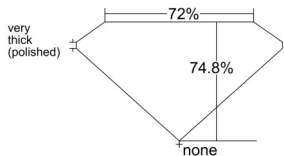

GIA®

FACSIMILE

GIA REPORT 6545483308

Verify this report at GIA.edu

GIA NATURAL DIAMOND DOSSIER®

January 21, 2026
GIA Report Number 6545483308
Shape and Cutting Style ..... Square Modified Brilliant
Measurements ..... 5.06 x 4.92 x 3.67 mm

GRADING RESULTS

Carat Weight ..... 0.80 carat
Color Grade ..... F
Clarity Grade VS2

ADDITIONAL GRADING INFORMATION

Polish ..... Excellent
Symmetry ..... Excellent
Fluorescence ..... None
Clarity Characteristics ..... Crystal, Cloud
Inscription(s): GIA 6545483308

PROPORTIONS

Profile not to actual proportions

GRADING SCALES

GIA COLOR SCALE		GIA CLARITY SCALE			
COLORLESS	D	VERY VERY SLIGHTLY INCLUDED	FLAWLESS		
	E		INTERNALLY FLAWLESS		
	F	VERY SLIGHTLY INCLUDED	VVS₁		
	G		VVS₂		
	H		VS₁		
	NEAR COLORLESS	I	SLIGHTLY INCLUDED	VS₂	
		J		SI₁	
		FAINT	K	INCLUDED	SI₂
			L		I₁
			M		I₂
VERT LIGHT	N	LIGHT	I₃		
	O				
	P				
	Q				
	R				
	S				
	T