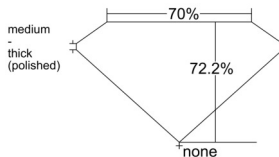

GIA®

FACSIMILE

GIA REPORT 6545488486

Verify this report at GIA.edu

GIA NATURAL DIAMOND DOSSIER®

January 21, 2026
GIA Report Number 6545488486
Shape and Cutting Style ..... Square Modified Brilliant
Measurements ..... 4.24 x 4.19 x 3.03 mm

GRADING RESULTS

Carat Weight ..... 0.44 carat
Color Grade ..... D
Clarity Grade VS1

ADDITIONAL GRADING INFORMATION

Polish ..... Excellent
Symmetry ..... Very Good
Fluorescence ..... None
Clarity Characteristics..... Crystal, Feather, Pinpoint, Cloud
Inspection(s): GIA 6545488486

PROPORTIONS

Profile not to actual proportions

GRADING SCALES

GIA COLOR SCALE		GIA CLARITY SCALE			
COLORLESS	D	VERY VERY SLIGHTLY INCLUDED	FLAWLESS		
	E		INTERNALLY FLAWLESS		
	F		VS₁		
	NEAR COLORLESS	G	VERY SLIGHTLY INCLUDED	VS₂	
		H		VS₁	
		FAINT	I	SLIGHTLY INCLUDED	VS₂
			J		SI₁
			K		SI₂
	LIGHT	L	INCLUDED	I₁	
		M		I₂	
N		I₃			
O					
P					
Q					
R					
S