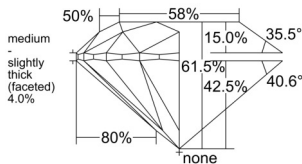

GIA®

FACSIMILE

GIA REPORT 6545503339

Verify this report at GIA.edu

GIA NATURAL DIAMOND DOSSIER®

January 23, 2026
GIA Report Number 6545503339
Shape and Cutting Style ..... Round Brilliant
Measurements ..... 4.73 - 4.77 x 2.92 mm

GRADING RESULTS

Carat Weight ..... 0.41 carat
Color Grade ..... D
Clarity Grade VS1
Cut Grade ..... Excellent

ADDITIONAL GRADING INFORMATION

Polish ..... Excellent
Symmetry ..... Excellent
Fluorescence ..... Medium Blue
Clarity Characteristics..... Crystal, Cloud, Needle, Pinpoint
Inscription(s): GIA 6545503339

PROPORTIONS

Profile to actual proportions

GRADING SCALES

GIA COLOR SCALE

COLORESS	D
	E
	F
	G
	H
	I
	J
NEAR COLORESS	K
	L
FAIN	M
	N
	O
	P
	Q
VERY LIGHT	R
	S
	T
	U
	V
	W
	X
	Y
LIGHT	Z

GIA CLARITY SCALE

VERY VERY SLIGHTLY INCLUDED	FLAWLESS
	INTERNALLY FLAWLESS
VERY SLIGHTLY INCLUDED	VVS₁
	VVS₂
SLIGHTLY INCLUDED	VS₁
	VS₂
INCLUDED	SI₁
	SI₂
	I₁
	I₂
	I₃

GIA CUT SCALE

EXCELLENT
VERY GOOD
GOOD
FAIR
POOR