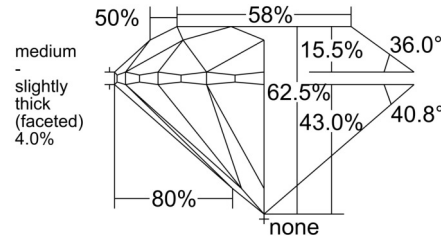

GIA NATURAL DIAMOND GRADING REPORT

January 23, 2026  
 GIA Report Number ..... 6545504818  
 Shape and Cutting Style ..... Round Brilliant  
 Measurements ..... 6.64 - 6.69 x 4.17 mm

GRADING RESULTS

Carat Weight ..... 1.15 carat  
 Color Grade ..... L, Faint Brown  
 Clarity Grade ..... VS2  
 Cut Grade ..... Excellent

PROPORTIONS

Profile to actual proportions

CLARITY CHARACTERISTICS

KEY TO SYMBOLS\*

-  Cloud
-  Crystal
-  Needle

\* Red symbols denote internal characteristics (inclusions). Green or black symbols denote external characteristics (blemishes). Diagram is an approximate representation of the diamond, and symbols shown indicate type, position, and approximate size of clarity characteristics. All clarity characteristics may not be shown. Details of finish are not shown.