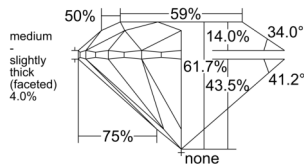

GIA®

FACSIMILE

GIA REPORT 6545505841

Verify this report at GIA.edu

GIA NATURAL DIAMOND DOSSIER®

January 23, 2026
GIA Report Number 6545505841
Shape and Cutting Style ..... Round Brilliant
Measurements ..... 3.69 - 3.71 x 2.28 mm

GRADING RESULTS

Carat Weight ..... 0.19 carat
Color Grade ..... D
Clarity Grade VVS2
Cut Grade ..... Excellent

ADDITIONAL GRADING INFORMATION

Polish ..... Excellent
Symmetry ..... Excellent
Fluorescence ..... Faint
Clarity Characteristics ..... Pinpoint, Needle, Cloud
Inscription(s): GIA 6545505841

PROPORTIONS

Profile to actual proportions