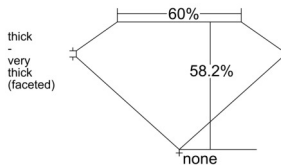

GIA®

FACSIMILE

GIA REPORT 6545522879

Verify this report at GIA.edu

GIA NATURAL DIAMOND DOSSIER®

January 28, 2026
GIA Report Number 6545522879
Shape and Cutting Style ..... Heart Brilliant
Measurements ..... 5.65 x 6.45 x 3.75 mm

GRADING RESULTS

Carat Weight ..... 0.80 carat
Color Grade ..... E
Clarity Grade VS2

ADDITIONAL GRADING INFORMATION

Polish ..... Excellent
Symmetry ..... Excellent
Fluorescence ..... None
Clarity Characteristics ..... Crystal
Inscription(s): GIA 6545522879

PROPORTIONS

Profile not to actual proportions

GRADING SCALES

GIA COLOR SCALE		GIA CLARITY SCALE			
COLORLESS	D	VERY VERY SLIGHTLY INCLUDED	FLAWLESS		
	E		INTERNALLY FLAWLESS		
	F	VERY SLIGHTLY INCLUDED	VVS₁		
	G		VVS₂		
	H		VS₁		
	NEAR COLORLESS	I	VERY SLIGHTLY INCLUDED	VS₂	
		J		SI₁	
		FAINT	K	SLIGHTLY INCLUDED	SI₂
			L		I₁
			M		I₂
VERT LIGHT	N	INCLUDED	I₃		
	O				
	P				
	Q				
	R				
	S				
	T				
LIGHT	U				
	V				
	W				
	X				
Y					
Z