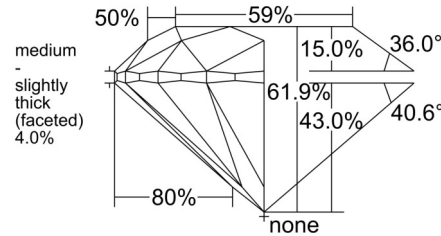

GIA NATURAL DIAMOND GRADING REPORT

February 05, 2026

GIA Report Number 6545540650

Shape and Cutting Style Round Brilliant

Measurements 6.58 - 6.61 x 4.08 mm

GRADING RESULTS

Carat Weight 1.11 carat

Color Grade K

Clarity Grade SI2

Cut Grade Excellent

ADDITIONAL GRADING INFORMATION

Polish Excellent

Symmetry Excellent

Fluorescence None

Inscription(s): GIA 6545540650

Comments: Additional twinning wisps, pinpoints and surface graining are not shown.

PROPORTIONS

Profile to actual proportions

CLARITY CHARACTERISTICS

KEY TO SYMBOLS*

-  Twinning Wisp
-  Etch Channel
-  Crystal
-  Feather
-  Needle

* Red symbols denote internal characteristics (inclusions). Green or black symbols denote external characteristics (blemishes). Diagram is an approximate representation of the diamond, and symbols shown indicate type, position, and approximate size of clarity characteristics. All clarity characteristics may not be shown. Details of finish are not shown.