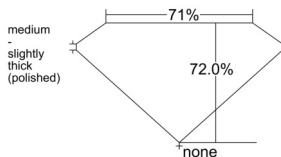

GIA®

FACSIMILE

GIA REPORT 6545553769

Verify this report at GIA.edu

GIA NATURAL DIAMOND DOSSIER®

February 02, 2026
GIA Report Number 6545553769
Shape and Cutting Style ..... Square Modified Brilliant
Measurements ..... 4.24 x 4.23 x 3.05 mm

GRADING RESULTS

Carat Weight ..... 0.45 carat
Color Grade ..... D
Clarity Grade VVS1

ADDITIONAL GRADING INFORMATION

Polish ..... Excellent
Symmetry ..... Very Good
Fluorescence ..... Faint
Clarity Characteristics ..... Pinpoint
Inscription(s): GIA 6545553769

PROPORTIONS

Profile not to actual proportions

GRADING SCALES

GIA COLOR SCALE		GIA CLARITY SCALE			
COLORLESS	D	VERY VERY SLIGHTLY INCLUDED	FLAWLESS		
	E		INTERNALLY FLAWLESS		
	F	VERY SLIGHTLY INCLUDED	VVS₁		
	G		VVS₂		
	H		VS₁		
	NEAR COLORLESS	I	SLIGHTLY INCLUDED	VS₂	
		J		SI₁	
		FAINT	K	INCLUDED	SI₂
			L		I₁
			M		I₂
N			I₃		
VERT LIGHT	O	INCLUDED			
	P				
	Q				
	R				
	S				
	T				
	U				
	V				
LIGHT	W				
	X				
	Y				
Z