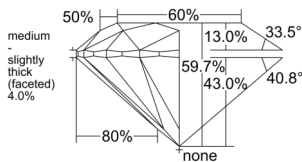

GIA®

FACSIMILE

GIA REPORT 6545554722

Verify this report at GIA.edu

GIA NATURAL DIAMOND DOSSIER®

February 02, 2026
GIA Report Number 6545554722
Shape and Cutting Style ..... Round Brilliant
Measurements ..... 5.75 - 5.76 x 3.44 mm

GRADING RESULTS

Carat Weight ..... 0.70 carat
Color Grade ..... G
Clarity Grade S11
Cut Grade ..... Excellent

ADDITIONAL GRADING INFORMATION

Polish ..... Very Good
Symmetry ..... Excellent
Fluorescence ..... None
Clarity Characteristics ..... Feather, Cloud, Crystal
Inspection(s): GIA 6545554722

PROPORTIONS

Profile to actual proportions