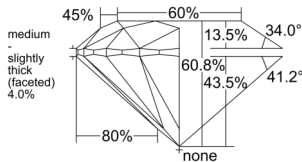

GIA®

FACSIMILE

GIA REPORT 6545557081

Verify this report at GIA.edu

GIA NATURAL DIAMOND DOSSIER®

February 02, 2026
GIA Report Number 6545557081
Shape and Cutting Style ..... Round Brilliant
Measurements ..... 3.95 - 3.96 x 2.41 mm

GRADING RESULTS

Carat Weight ..... 0.23 carat
Color Grade ..... F
Clarity Grade VS1
Cut Grade ..... Excellent

ADDITIONAL GRADING INFORMATION

Polish ..... Excellent
Symmetry ..... Excellent
Fluorescence ..... None
Clarity Characteristics ..... Feather, Pinpoint, Cloud
Inscription(s): GIA 6545557081

PROPORTIONS

Profile to actual proportions