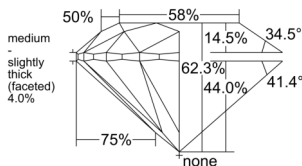

GIA®

FACSIMILE

GIA REPORT 6545573589

Verify this report at GIA.edu

GIA NATURAL DIAMOND DOSSIER®

February 09, 2026
GIA Report Number 6545573589
Shape and Cutting Style ..... Round Brilliant
Measurements ..... 5.10 - 5.12 x 3.18 mm

GRADING RESULTS

Carat Weight ..... 0.51 carat
Color Grade ..... D
Clarity Grade S11
Cut Grade ..... Excellent

ADDITIONAL GRADING INFORMATION

Polish ..... Excellent
Symmetry ..... Excellent
Fluorescence ..... None
Clarity Characteristics ..... Cloud
Inscription(s): GIA 6545573589

PROPORTIONS

Profile to actual proportions