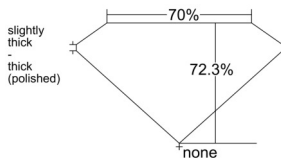

GIA®

FACSIMILE

GIA REPORT 6545584227

Verify this report at GIA.edu

GIA NATURAL DIAMOND DOSSIER®

February 04, 2026
GIA Report Number 6545584227
Shape and Cutting Style ..... Square Modified Brilliant
Measurements ..... 4.27 x 4.21 x 3.04 mm

GRADING RESULTS

Carat Weight ..... 0.47 carat
Color Grade ..... E
Clarity Grade SI1

ADDITIONAL GRADING INFORMATION

Polish ..... Excellent
Symmetry ..... Good
Fluorescence ..... None
Clarity Characteristics ..... Crystal, Cloud
Inscription(s): GIA 6545584227

PROPORTIONS

Profile not to actual proportions

GRADING SCALES

GIA COLOR SCALE		GIA CLARITY SCALE			
COLORLESS	D	VERY VERY SLIGHTLY INCLUDED	FLAWLESS		
	E		INTERNALLY FLAWLESS		
	F		VVS₁		
	NEAR COLORLESS	G	VERY SLIGHTLY INCLUDED	VVS₂	
		H		VS₁	
		FANT	I	SLIGHTLY INCLUDED	VS₂
			J		SI₁
	LIGHT	K	INCLUDED	SI₂	
		L		I₁	
		M	NOT LISTED	I₂	
N		I₃			
O					
P					
Q					
R					
S					
T					
U					
V					
W					
X					
Y					
Z