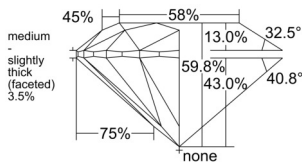

GIA®

FACSIMILE

GIA REPORT 6545584529

Verify this report at GIA.edu

GIA NATURAL DIAMOND DOSSIER®

February 04, 2026
GIA Report Number 6545584529
Shape and Cutting Style ..... Round Brilliant
Measurements ..... 5.74 - 5.77 x 3.44 mm

GRADING RESULTS

Carat Weight ..... 0.70 carat
Color Grade ..... F
Clarity Grade S11
Cut Grade ..... Excellent

ADDITIONAL GRADING INFORMATION

Polish ..... Excellent
Symmetry ..... Excellent
Fluorescence ..... None
Clarity Characteristics ..... Feather, Indented Natural
Inscription(s): GIA 6545584529

PROPORTIONS

Profile to actual proportions

GRADING SCALES

GIA COLOR SCALE	GIA CLARITY SCALE	GIA CUT SCALE	
D	FLAWLESS	EXCELLENT	
E	INTERNALLY FLAWLESS		
F		VVS₁	VERY GOOD
G	VVS₂		
H	VS₁	GOOD	
I	VS₂		
J	S1₁	FAIR	
K	S1₂		
L	I₁	POOR	
M	I₂		
N	I₃		
O			
P			
Q			
R			
S			
T			
U			
V			
W			
X			
Y			
Z