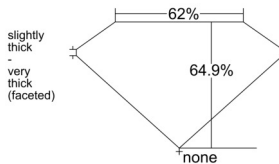

GIA®

FACSIMILE

GIA REPORT 6545590760

Verify this report at GIA.edu

GIA NATURAL DIAMOND DOSSIER®

February 05, 2026
GIA Report Number 6545590760
Shape and Cutting Style ..... Pear Brilliant
Measurements ..... 7.59 x 5.13 x 3.33 mm

GRADING RESULTS

Carat Weight ..... 0.81 carat
Color Grade ..... G
Clarity Grade VS1

ADDITIONAL GRADING INFORMATION

Polish ..... Excellent
Symmetry ..... Very Good
Fluorescence ..... Medium Blue
Clarity Characteristics ..... Cloud, Pinpoint
Inscription(s): GIA 6545590760

PROPORTIONS

Profile not to actual proportions

GRADING SCALES

GIA COLOR SCALE		GIA CLARITY SCALE		
COLORLESS	D	VERY VERY SLIGHTLY INCLUDED	FLAWLESS	
	E		INTERNALLY FLAWLESS	
	F		VS₁	
	G		VS₂	
	NEAR COLORLESS	H	VERY SLIGHTLY INCLUDED	VS₁
		I		VS₂
		J	SLIGHTLY INCLUDED	S₁
		K		S₂
	FAINT	L	INCLUDED	I₁
		M		I₂
N		I₃		
O				
VERT LIGHT		P		
		Q		
		R		
		S		
LIGHT	T			
	U			
	V			
	W			
	X			
	Y			
	Z