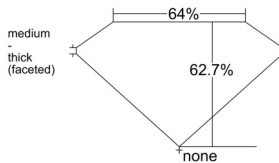

GIA®

FACSIMILE

GIA REPORT 6545592256

Verify this report at GIA.edu

GIA NATURAL DIAMOND DOSSIER®

February 05, 2026
GIA Report Number 6545592256
Shape and Cutting Style ..... Pear Brilliant
Measurements ..... 8.16 x 5.02 x 3.15 mm

GRADING RESULTS

Carat Weight ..... 0.76 carat
Color Grade ..... H
Clarity Grade VVS2

ADDITIONAL GRADING INFORMATION

Polish ..... Very Good
Symmetry ..... Excellent
Fluorescence ..... None
Clarity Characteristics ..... Needle
Inscription(s): GIA 6545592256

PROPORTIONS

Profile not to actual proportions

GRADING SCALES

GIA COLOR SCALE		GIA CLARITY SCALE			
COLORLESS	D	VERY VERY SLIGHTLY INCLUDED	FLAWLESS		
	E		INTERNALLY FLAWLESS		
	F	VERY SLIGHTLY INCLUDED	VVS₁		
	G		VVS₂		
	H		VS₁		
	NEAR COLORLESS	I	SLIGHTLY INCLUDED	VS₂	
		J		SI₁	
		FAINT	K	INCLUDED	SI₂
			L		I₁
			M		I₂
VERT LIGHT	N	LIGHT	I₃		
	O				
	P				
	Q				
	R