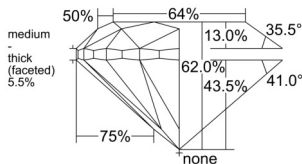

GIA®

FACSIMILE

GIA REPORT 6545592455

Verify this report at GIA.edu

GIA NATURAL DIAMOND DOSSIER®

February 06, 2026
GIA Report Number 6545592455
Shape and Cutting Style ..... Round Brilliant
Measurements ..... 5.55 - 5.63 x 3.47 mm

GRADING RESULTS

Carat Weight ..... 0.70 carat
Color Grade ..... J
Clarity Grade VS1
Cut Grade ..... Very Good

ADDITIONAL GRADING INFORMATION

Polish ..... Excellent
Symmetry ..... Very Good
Fluorescence ..... Strong Blue
Clarity Characteristics..... Indented Natural, Pinpoint
Inscription(s): GIA 6545592455

PROPORTIONS

Profile to actual proportions