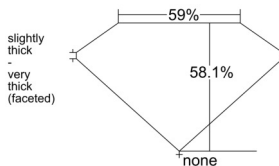

GIA®

FACSIMILE

GIA REPORT 6545602542

Verify this report at GIA.edu

GIA NATURAL DIAMOND DOSSIER®

February 09, 2026
GIA Report Number 6545602542
Shape and Cutting Style ..... Heart Brilliant
Measurements ..... 4.84 x 5.45 x 3.16 mm

GRADING RESULTS

Carat Weight ..... 0.50 carat
Color Grade ..... D
Clarity Grade VVS1

ADDITIONAL GRADING INFORMATION

Polish ..... Excellent
Symmetry ..... Excellent
Fluorescence ..... None
Clarity Characteristics ..... Feather, Surface Graining
Inscription(s): GIA 6545602542

PROPORTIONS

Profile not to actual proportions

GRADING SCALES

GIA COLOR SCALE		GIA CLARITY SCALE			
COLORLESS	D	VERY VERY SLIGHTLY INCLUDED	FLAWLESS		
	E		INTERNALLY FLAWLESS		
	F	VERY SLIGHTLY INCLUDED	VVS₁		
	G		VVS₂		
	H		VS₁		
	NEAR COLORLESS	I	SLIGHTLY INCLUDED	VS₂	
		J		SI₁	
		FAINT	K	INCLUDED	SI₂
			L		I₁
			M		I₂
VERT LIGHT	N	LIGHT	I₃		
	O				
	P				
	Q				
	R