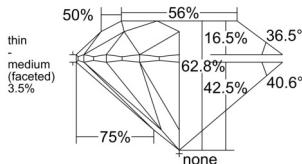

GIA®

FACSIMILE

GIA REPORT 6545624453

Verify this report at GIA.edu

GIA NATURAL DIAMOND DOSSIER®

February 12, 2026
GIA Report Number 6545624453
Shape and Cutting Style ..... Round Brilliant
Measurements ..... 5.48 - 5.52 x 3.45 mm

GRADING RESULTS

Carat Weight ..... 0.65 carat
Color Grade ..... D
Clarity Grade VS1
Cut Grade ..... Excellent

ADDITIONAL GRADING INFORMATION

Polish ..... Excellent
Symmetry ..... Excellent
Fluorescence ..... None
Clarity Characteristics ..... Cloud
Inscription(s): GIA 6545624453

PROPORTIONS

Profile to actual proportions