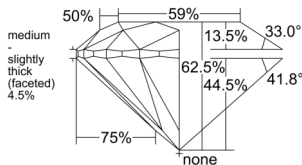

GIA®

FACSIMILE

GIA REPORT 6545645381

Verify this report at GIA.edu

GIA NATURAL DIAMOND DOSSIER®

March 31, 2026
GIA Report Number 6545645381
Shape and Cutting Style ..... Round Brilliant
Measurements ..... 3.76 - 3.78 x 2.36 mm

GRADING RESULTS

Carat Weight ..... 0.20 carat
Color Grade ..... D
Clarity Grade ..... Flawless
Cut Grade ..... Excellent

ADDITIONAL GRADING INFORMATION

Polish ..... Excellent
Symmetry ..... Excellent
Fluorescence ..... None
Clarity Characteristics ..... None
Inscription(s): GIA 6545645381

PROPORTIONS

Profile to actual proportions