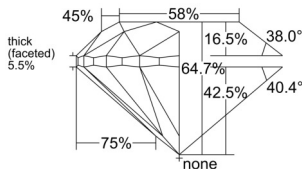

GIA®

FACSIMILE

GIA REPORT 6545645446

Verify this report at GIA.edu

GIA NATURAL DIAMOND DOSSIER®

February 13, 2026
GIA Report Number 6545645446
Shape and Cutting Style ..... Round Brilliant
Measurements ..... 5.93 - 6.00 x 3.86 mm

GRADING RESULTS

Carat Weight ..... 0.90 carat
Color Grade L
Clarity Grade S11
Cut Grade ..... Very Good

ADDITIONAL GRADING INFORMATION

Polish ..... Excellent
Symmetry ..... Very Good
Fluorescence ..... Faint
Clarity Characteristics ..... Cloud, Crystal, Feather
Inscription(s): GIA 6545645446

PROPORTIONS

Profile to actual proportions