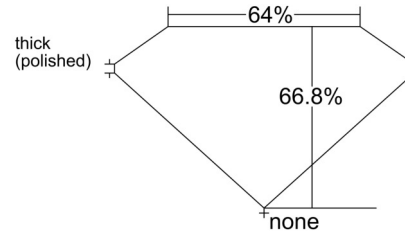

PROPORTIONS

Profile not to actual proportions