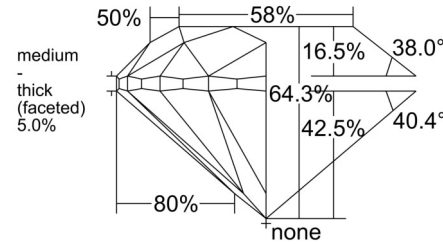

GIA NATURAL DIAMOND GRADING REPORT

March 21, 2026

GIA Report Number 6545654101

Shape and Cutting Style Round Brilliant

Measurements 6.18 - 6.25 x 4.00 mm

GRADING RESULTS

Carat Weight 1.00 carat

Color Grade H

Clarity Grade VS2

Cut Grade Very Good

ADDITIONAL GRADING INFORMATION

Polish Excellent

Symmetry Very Good

Fluorescence None

Inscription(s): GIA 6545654101

Comments: Additional pinpoints are not shown.

PROPORTIONS

Profile to actual proportions

CLARITY CHARACTERISTICS

KEY TO SYMBOLS*

-  Feather
-  Cloud
-  Crystal
-  Pinpoint

* Red symbols denote internal characteristics (inclusions). Green or black symbols denote external characteristics (blemishes). Diagram is an approximate representation of the diamond, and symbols shown indicate type, position, and approximate size of clarity characteristics. All clarity characteristics may not be shown. Details of finish are not shown.