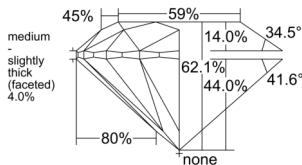

GIA®

FACSIMILE

GIA NATURAL DIAMOND DOSSIER®

February 18, 2026
GIA Report Number 6545661163
Shape and Cutting Style ..... Round Brilliant
Measurements ..... 4.01 - 4.02 x 2.49 mm

GRADING RESULTS

Carat Weight ..... 0.24 carat
Color Grade ..... E
Clarity Grade VS2
Cut Grade ..... Excellent

ADDITIONAL GRADING INFORMATION

Polish ..... Excellent
Symmetry ..... Excellent
Fluorescence ..... None
Clarity Characteristics ..... Crystal, Cloud
Inscription(s): GIA 6545661163

GIA REPORT 6545661163

Verify this report at GIA.edu

PROPORTIONS

Profile to actual proportions