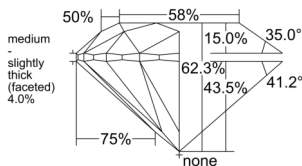

GIA®

FACSIMILE

GIA REPORT 6545661441

Verify this report at GIA.edu

GIA NATURAL DIAMOND DOSSIER®

February 18, 2026
GIA Report Number 6545661441
Shape and Cutting Style ..... Round Brilliant
Measurements ..... 4.18 - 4.21 x 2.61 mm

GRADING RESULTS

Carat Weight ..... 0.28 carat
Color Grade ..... F
Clarity Grade VS2
Cut Grade ..... Excellent

ADDITIONAL GRADING INFORMATION

Polish ..... Excellent
Symmetry ..... Excellent
Fluorescence ..... None
Clarity Characteristics ..... Cloud
Inscription(s): GIA 6545661441

PROPORTIONS

Profile to actual proportions

GRADING SCALES

GIA COLOR SCALE	GIA CLARITY SCALE	GIA CUT SCALE	
D	FLAWLESS	EXCELLENT	
E	INTERNALLY FLAWLESS		
F		VVS₁	VERY GOOD
G	VVS₂		
H	VS₁	GOOD	
I	VS₂		
J	SI₁	FAIR	
K	SI₂		
L	I₁	POOR	
M	I₂		
N	I₃		
O			
P			
Q			
R			
S			
T			
U			
V			
W			
X			
Y			
Z