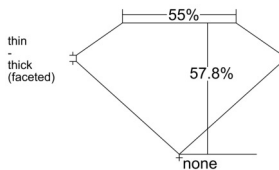

GIA®

FACSIMILE

GIA REPORT 6545677009

Verify this report at GIA.edu

GIA NATURAL DIAMOND DOSSIER®

February 20, 2026
GIA Report Number 6545677009
Shape and Cutting Style ..... Heart Brilliant
Measurements ..... 5.90 x 6.80 x 3.94 mm

GRADING RESULTS

Carat Weight ..... 0.92 carat
Color Grade ..... E
Clarity Grade VS1

ADDITIONAL GRADING INFORMATION

Polish ..... Excellent
Symmetry ..... Excellent
Fluorescence ..... Medium Blue
Clarity Characteristics ..... Cloud, Needle, Pinpoint
Inscription(s): GIA 6545677009

PROPORTIONS

Profile not to actual proportions

GRADING SCALES

GIA COLOR SCALE		GIA CLARITY SCALE	
COLORLESS	D	VERY VERY SLIGHTLY INCLUDED	FLAWLESS
	E		INTERNALLY FLAWLESS
	F		VVS₁
	G		VVS₂
	H		VS₁
	I		VS₂
	J		SI₁
	K		SI₂
	L		I₁
	M		I₂
NEAR COLORLESS	N	SLIGHTLY INCLUDED	I₃
	O		
	P		
	Q		
FAINT	R		
	S		
	T		
	U		
VERY LIGHT	V		
	W		
	X		
	Y		
LIGHT	Z