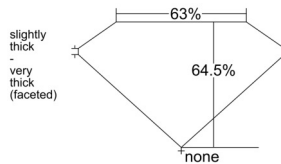

GIA®

FACSIMILE

GIA REPORT 6545681175

Verify this report at GIA.edu

GIA NATURAL DIAMOND DOSSIER®

February 20, 2026
GIA Report Number 6545681175
Shape and Cutting Style ..... Oval Brilliant
Measurements ..... 6.83 x 4.98 x 3.21 mm

GRADING RESULTS

Carat Weight ..... 0.70 carat
Color Grade ..... K
Clarity Grade VS1

ADDITIONAL GRADING INFORMATION

Polish ..... Excellent
Symmetry ..... Excellent
Fluorescence ..... None
Clarity Characteristics..... Feather, Needle, Pinpoint, Cloud
Inscription(s): GIA 6545681175

PROPORTIONS

Profile not to actual proportions

GRADING SCALES

GIA COLOR SCALE		GIA CLARITY SCALE			
COLORLESS	D	VERY VERY SLIGHTLY INCLUDED	FLAWLESS		
	E		INTERNALLY FLAWLESS		
	F	VERY SLIGHTLY INCLUDED	VVS₁		
	G		VVS₂		
	H		VS₁		
	NEAR COLORLESS	I	SLIGHTLY INCLUDED	VS₂	
		J		SI₁	
		FAINT	K	INCLUDED	SI₂
			L		I₁
			M		I₂
VERT LIGHT	N	LIGHT	I₃		
	O				
	P				
	Q				
	R