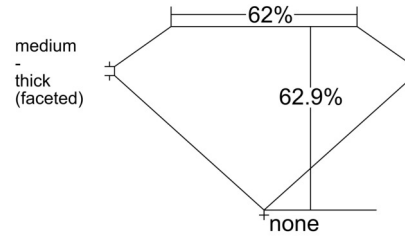

PROPORTIONS

Profile not to actual proportions