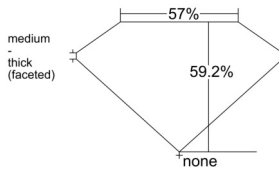

GIA®

FACSIMILE

GIA REPORT 6545690492

Verify this report at GIA.edu

GIA NATURAL DIAMOND DOSSIER®

February 23, 2026
GIA Report Number 6545690492
Shape and Cutting Style ..... Heart Brilliant
Measurements ..... 4.97 x 5.56 x 3.29 mm

GRADING RESULTS

Carat Weight ..... 0.51 carat
Color Grade ..... G
Clarity Grade VS1

ADDITIONAL GRADING INFORMATION

Polish ..... Excellent
Symmetry ..... Very Good
Fluorescence ..... None
Clarity Characteristics ..... Feather
Inscription(s): GIA 6545690492

PROPORTIONS

Profile not to actual proportions

GRADING SCALES

GIA COLOR SCALE		GIA CLARITY SCALE			
COLORLESS	D	VERY VERY SLIGHTLY INCLUDED	FLAWLESS		
	E		INTERNALLY FLAWLESS		
	F	VERY SLIGHTLY INCLUDED	VVS₁		
	G		VVS₂		
	H		VS₁		
	NEAR COLORLESS	I	SLIGHTLY INCLUDED	VS₂	
		J		SI₁	
		FAINT	K	INCLUDED	SI₂
			L		I₁
			M		I₂
VERT LIGHT	N	LIGHT	I₃		
	O				
	P				
	Q				
	R				
	S				
	T