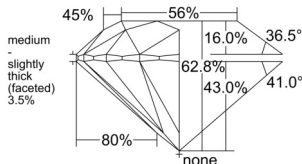

GIA®

FACSIMILE

GIA REPORT 6545698290

Verify this report at GIA.edu

GIA NATURAL DIAMOND DOSSIER®

February 25, 2026
GIA Report Number 6545698290
Shape and Cutting Style ..... Round Brilliant
Measurements ..... 3.70 - 3.72 x 2.33 mm

GRADING RESULTS

Carat Weight ..... 0.19 carat
Color Grade ..... D
Clarity Grade VVS1
Cut Grade ..... Excellent

ADDITIONAL GRADING INFORMATION

Polish ..... Excellent
Symmetry ..... Excellent
Fluorescence ..... None
Clarity Characteristics ..... Pinpoint, Feather
Inscription(s): GIA 6545698290

PROPORTIONS

GRADING SCALES

GIA COLOR SCALE	GIA CLARITY SCALE	GIA CUT SCALE	
D	FLAWLESS	EXCELLENT	
E	INTERNALLY FLAWLESS		
F		VVS₁	VERY GOOD
G	VVS₂		
H	VS₁	GOOD	
I	VS₂		
J	SI₁	FAIR	
K	SI₂		
L	I₁	POOR	
M	I₂		
N	I₃		
O			
P			
Q			
R			
S			
T			
U			
V			
W			
X			
Y			
Z