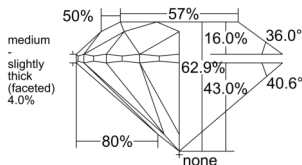

GIA®

FACSIMILE

GIA REPORT 6545704084

Verify this report at GIA.edu

GIA NATURAL DIAMOND DOSSIER®

February 25, 2026

GIA Report Number 6545704084

Shape and Cutting Style ..... Round Brilliant

Measurements ..... 6.09 - 6.14 x 3.85 mm

GRADING RESULTS

Carat Weight ..... 0.90 carat

Color Grade ..... F

Clarity Grade VS1

Cut Grade ..... Excellent

ADDITIONAL GRADING INFORMATION

Polish ..... Excellent

Symmetry ..... Excellent

Fluorescence ..... Medium Blue

Clarity Characteristics ..... Feather, Pinpoint

Inscription(s): GIA 6545704084

PROPORTIONS

Profile to actual proportions

GRADING SCALES

GIA COLOR SCALE

COLORLESS	D
	E
	F
	G
	H
	I
	J
NEAR COLORLESS	K
	L
Faint	M
	N
	O
	P
Very Light	Q
	R
	S
	T
	U
	V
Light	W
	X
	Y
	Z

GIA CLARITY SCALE

FLAWLESS	INTERNAL FLAWLESS	VERY VERY SLIGHTLY INCLUDED	VERY SLIGHTLY INCLUDED	SLIGHTLY INCLUDED	INCLUDED	
						FLAWLESS
		VVS₁	VVS₂	VS₁	VS₂	
			SI₁	SI₂	I₁	
					I₂	
					I₃	

GIA CUT SCALE

EXCELLENT
VERY GOOD
GOOD
FAIR
POOR