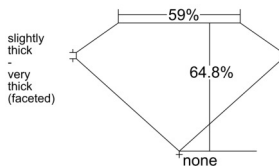

GIA®

FACSIMILE

GIA REPORT 6545712381

Verify this report at GIA.edu

GIA NATURAL DIAMOND DOSSIER®

February 26, 2026
GIA Report Number 6545712381
Shape and Cutting Style ..... Oval Brilliant
Measurements ..... 6.58 x 4.33 x 2.80 mm

GRADING RESULTS

Carat Weight ..... 0.51 carat
Color Grade ..... E
Clarity Grade VVS1

ADDITIONAL GRADING INFORMATION

Polish ..... Excellent
Symmetry ..... Very Good
Fluorescence ..... Faint
Clarity Characteristics ..... Pinpoint, Indented Natural
Inscription(s): GIA 6545712381

PROPORTIONS

Profile not to actual proportions

GRADING SCALES

GIA COLOR SCALE		GIA CLARITY SCALE		
COLORLESS	D	VERY VERY SLIGHTLY INCLUDED	FLAWLESS	
	E		INTERNALLY FLAWLESS	
	F		VVS₁	
	G		VVS₂	
	NEAR COLORLESS	H	VERY SLIGHTLY INCLUDED	VS₁
		I		VS₂
		J	SLIGHTLY INCLUDED	S₁
		K		S₂
	L	I₁		
	FAINT	M	INCLUDED	I₂
N		I₃		
O		NOT GRADED		
P				
Q				
R				
S				
T				
LIGHT	U			
	V			
	W			
	X			
Y				
Z