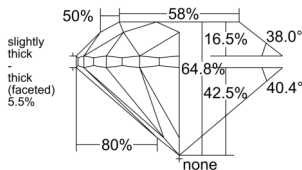

GIA®

FACSIMILE

GIA REPORT 6545719806

Verify this report at GIA.edu

GIA NATURAL DIAMOND DOSSIER®

February 26, 2026
GIA Report Number 6545719806
Shape and Cutting Style ..... Round Brilliant
Measurements ..... 5.46 - 5.53 x 3.56 mm

GRADING RESULTS

Carat Weight ..... 0.70 carat
Color Grade ..... H
Clarity Grade VS1
Cut Grade ..... Very Good

ADDITIONAL GRADING INFORMATION

Polish ..... Excellent
Symmetry ..... Very Good
Fluorescence ..... Strong Blue
Clarity Characteristics ..... Cloud, Pinpoint
Inscription(s): GIA 6545719806

PROPORTIONS

Profile to actual proportions