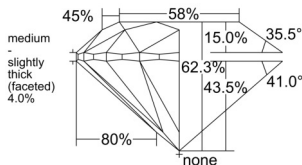

GIA®

FACSIMILE

GIA REPORT 6545722834

Verify this report at GIA.edu

GIA NATURAL DIAMOND DOSSIER®

March 03, 2026
GIA Report Number 6545722834
Shape and Cutting Style ..... Round Brilliant
Measurements ..... 3.97 - 3.99 x 2.48 mm

GRADING RESULTS

Carat Weight ..... 0.24 carat
Color Grade ..... D
Clarity Grade VS2
Cut Grade ..... Excellent

ADDITIONAL GRADING INFORMATION

Polish ..... Excellent
Symmetry ..... Excellent
Fluorescence ..... None
Clarity Characteristics ..... Crystal, Feather
Inscription(s): GIA 6545722834

PROPORTIONS

Profile to actual proportions