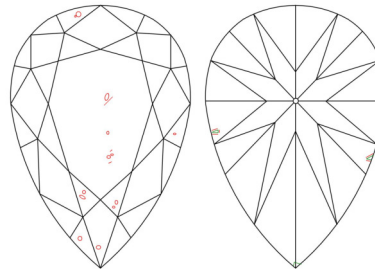

GIA NATURAL DIAMOND GRADING REPORT

March 02, 2026
GIA Report Number 6545725438
Shape and Cutting Style Pear Brilliant
Measurements 10.53 x 6.85 x 4.43 mm

GRADING RESULTS

Carat Weight 2.01 carat
Color Grade F
Clarity Grade SI1

ADDITIONAL GRADING INFORMATION

Polish Excellent
Symmetry Excellent
Fluorescence Faint
Inscription(s): GIA 6545725438
Comments: Pinpoints are not shown.

PROPORTIONS

Profile not to actual proportions

CLARITY CHARACTERISTICS

KEY TO SYMBOLS*

- Crystal △ Natural
- ~ Feather
- ∧ Indented Natural
- ∖ Needle

* Red symbols denote internal characteristics (inclusions). Green or black symbols denote external characteristics (blemishes). Diagram is an approximate representation of the diamond, and symbols shown indicate type, position, and approximate size of clarity characteristics. All clarity characteristics may not be shown. Details of finish are not shown.