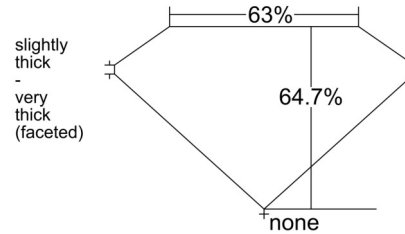

PROPORTIONS

Profile not to actual proportions