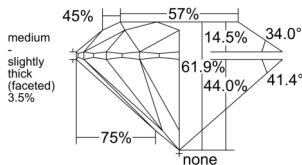

GIA®

FACSIMILE

GIA REPORT 6545725924

Verify this report at GIA.edu

GIA NATURAL DIAMOND DOSSIER®

March 02, 2026
GIA Report Number 6545725924
Shape and Cutting Style ..... Round Brilliant
Measurements ..... 4.24 - 4.27 x 2.63 mm

GRADING RESULTS

Carat Weight ..... 0.29 carat
Color Grade ..... D
Clarity Grade VVS1
Cut Grade ..... Excellent

ADDITIONAL GRADING INFORMATION

Polish ..... Excellent
Symmetry ..... Excellent
Fluorescence ..... Faint
Clarity Characteristics ..... Pinpoint, Cloud
Inscription(s): GIA 6545725924

PROPORTIONS

Profile to actual proportions

GRADING SCALES

GIA COLOR SCALE	GIA CLARITY SCALE	GIA CUT SCALE	
D	FLAWLESS	EXCELLENT	
E	INTERNALLY FLAWLESS		
F		VVS₁	VERY GOOD
G	VVS₂		
H	VS₁	GOOD	
I	VS₂		
J	SI₁	FAIR	
K	SI₂		
L	I₁	POOR	
M			
N			
O	I₂		
P			
Q			
R	I₃		
S			
T			
U			
V			
W			
X			
Y			
Z