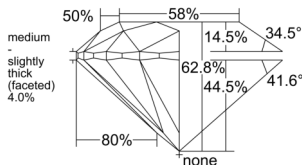

GIA®

FACSIMILE

GIA REPORT 6545728646

Verify this report at GIA.edu

GIA NATURAL DIAMOND DOSSIER®

March 04, 2026
GIA Report Number 6545728646
Shape and Cutting Style ..... Round Brilliant
Measurements ..... 4.89 - 4.92 x 3.08 mm

GRADING RESULTS

Carat Weight ..... 0.45 carat
Color Grade L
Clarity Grade VVS1
Cut Grade ..... Excellent

ADDITIONAL GRADING INFORMATION

Polish ..... Excellent
Symmetry ..... Excellent
Fluorescence ..... None
Clarity Characteristics ..... Feather
Inscription(s): GIA 6545728646

PROPORTIONS

Profile to actual proportions