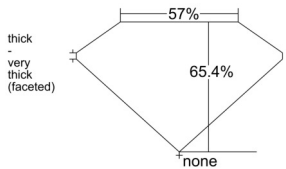

GIA®

FACSIMILE

GIA REPORT 6545729986

Verify this report at GIA.edu

GIA NATURAL DIAMOND DOSSIER®

March 02, 2026
GIA Report Number 6545729986
Shape and Cutting Style ..... Pear Brilliant
Measurements ..... 6.41 x 4.44 x 2.90 mm

GRADING RESULTS

Carat Weight ..... 0.50 carat
Color Grade ..... G
Clarity Grade VS2

ADDITIONAL GRADING INFORMATION

Polish ..... Very Good
Symmetry ..... Excellent
Fluorescence ..... Faint
Clarity Characteristics..... Crystal, Feather, Cloud
Inscription(s): GIA 6545729986

PROPORTIONS

Profile not to actual proportions

GRADING SCALES

GIA COLOR SCALE		GIA CLARITY SCALE			
COLORLESS	D	VERY VERY SLIGHTLY INCLUDED	FLAWLESS		
	E		INTERNALLY FLAWLESS		
	F	VERY SLIGHTLY INCLUDED	VVS₁		
	G		VVS₂		
	H		VS₁		
	NEAR COLORLESS	I	SLIGHTLY INCLUDED	VS₂	
		J		S₁	
		FAINT	K	INCLUDED	S₂
			L		I₁
			M		I₂
VERT LIGHT	N	LIGHT	I₃		
	O				
	P				
	Q				
	R				
	S