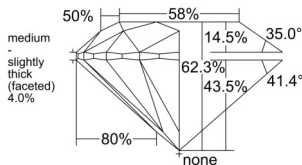

GIA®

FACSIMILE

GIA REPORT 6545734392

Verify this report at GIA.edu

GIA NATURAL DIAMOND DOSSIER®

March 03, 2026
GIA Report Number 6545734392
Shape and Cutting Style ..... Round Brilliant
Measurements ..... 3.87 - 3.88 x 2.41 mm

GRADING RESULTS

Carat Weight ..... 0.22 carat
Color Grade ..... G
Clarity Grade VS1
Cut Grade ..... Excellent

ADDITIONAL GRADING INFORMATION

Polish ..... Excellent
Symmetry ..... Excellent
Fluorescence ..... None
Clarity Characteristics ..... Feather
Inscription(s): GIA 6545734392

PROPORTIONS

GRADING SCALES

GIA COLOR SCALE	GIA CLARITY SCALE	GIA CUT SCALE	
D	FLAWLESS	EXCELLENT	
E	INTERNALLY FLAWLESS		
F		VVS₁	VERY GOOD
G	VVS₂		
H	VS₁	GOOD	
I	VS₂		
J	SI₁	FAIR	
K	SI₂		
L	I₁	POOR	
M	I₂		
N	I₃		
O			
P			
Q			
R			
S			
T			
U			
V			
W			
X			
Y			
Z