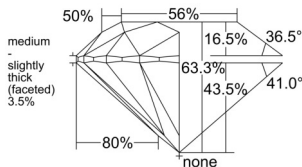

GIA®

FACSIMILE

GIA REPORT 6545737048

Verify this report at GIA.edu

GIA NATURAL DIAMOND DOSSIER®

March 04, 2026
GIA Report Number 6545737048
Shape and Cutting Style ..... Round Brilliant
Measurements ..... 6.24 - 6.27 x 3.96 mm

GRADING RESULTS

Carat Weight ..... 0.96 carat
Color Grade ..... H
Clarity Grade VS2
Cut Grade ..... Excellent

ADDITIONAL GRADING INFORMATION

Polish ..... Excellent
Symmetry ..... Excellent
Fluorescence ..... None
Clarity Characteristics.. Cloud, Crystal, Feather, Indented Natural
Inscription(s): GIA 6545737048

PROPORTIONS

GRADING SCALES

GIA COLOR SCALE	GIA CLARITY SCALE	GIA CUT SCALE	
D	FLAWLESS	EXCELLENT	
E	INTERNALLY FLAWLESS		
F		VVS₁	VERY GOOD
G	VVS₂		
H	VS₁	GOOD	
I	VS₂		
J	SI₁	FAIR	
K	SI₂		
L	I₁	POOR	
M	I₂		
N	I₃		
O			
P			
Q			
R			
S			
T			
U			
V			
W			
X			
Y			
Z