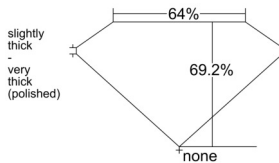

GIA®

FACSIMILE

GIA REPORT 6545752619

Verify this report at GIA.edu

GIA NATURAL DIAMOND DOSSIER®

March 05, 2026
GIA Report Number 6545752619
Shape and Cutting Style ..... Square Emerald Cut
Measurements ..... 4.79 x 4.76 x 3.29 mm

GRADING RESULTS

Carat Weight ..... 0.70 carat
Color Grade ..... F
Clarity Grade VS1

ADDITIONAL GRADING INFORMATION

Polish ..... Excellent
Symmetry ..... Very Good
Fluorescence ..... None
Clarity Characteristics..... Crystal, Feather, Cloud, Pinpoint
Inscription(s): GIA 6545752619

PROPORTIONS

Profile not to actual proportions

GRADING SCALES

GIA COLOR SCALE		GIA CLARITY SCALE			
COLORLESS	D	VERY VERY SLIGHTLY INCLUDED	FLAWLESS		
	E		INTERNALLY FLAWLESS		
	F	VERY SLIGHTLY INCLUDED	VVS₁		
	G		VVS₂		
	H		VS₁		
	NEAR COLORLESS	I	SLIGHTLY INCLUDED	VS₂	
		J		SI₁	
		FAINT	K	INCLUDED	SI₂
			L		I₁
			M		I₂
VERT LIGHT	N	LIGHT	I₃		
	O				
	P				
	Q				
	R