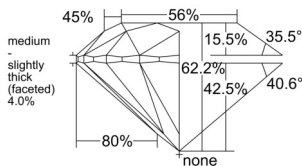

GIA®

FACSIMILE

GIA REPORT 6545757816

Verify this report at GIA.edu

GIA NATURAL DIAMOND DOSSIER®

March 09, 2026
GIA Report Number 6545757816
Shape and Cutting Style ..... Round Brilliant
Measurements ..... 5.93 - 5.98 x 3.70 mm

GRADING RESULTS

Carat Weight ..... 0.81 carat
Color Grade ..... E
Clarity Grade VVS2
Cut Grade ..... Excellent

ADDITIONAL GRADING INFORMATION

Polish ..... Excellent
Symmetry ..... Excellent
Fluorescence ..... None
Clarity Characteristics..... Pinpoint, Feather, Cloud
Inspection(s): GIA 6545757816

PROPORTIONS

Profile to actual proportions