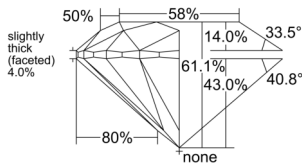

GIA®

FACSIMILE

GIA REPORT 6545763993

Verify this report at GIA.edu

GIA NATURAL DIAMOND DOSSIER®

March 09, 2026
GIA Report Number 6545763993
Shape and Cutting Style ..... Round Brilliant
Measurements ..... 4.17 - 4.19 x 2.56 mm

GRADING RESULTS

Carat Weight ..... 0.27 carat
Color Grade ..... K
Clarity Grade VVS1
Cut Grade ..... Excellent

ADDITIONAL GRADING INFORMATION

Polish ..... Excellent
Symmetry ..... Excellent
Fluorescence ..... Faint
Clarity Characteristics ..... Pinpoint, Feather
Inscription(s): GIA 6545763993

PROPORTIONS

Profile to actual proportions

GRADING SCALES

GIA COLOR SCALE	GIA CLARITY SCALE	GIA CUT SCALE	
D	FLAWLESS	EXCELLENT	
E	INTERNALLY FLAWLESS		
F		VVS₁	VERY GOOD
G	VVS₂		
H	VS₁	GOOD	
I	VS₂		
J	SI₁	FAIR	
K	SI₂		
L	I₁	POOR	
M	I₂		
N	I₃		
O			
P			
Q			
R			
S			
T			
U			
V			
W			
X			
Y			
Z