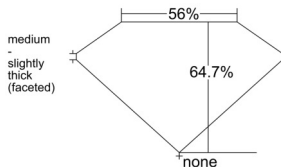

GIA®

FACSIMILE

GIA REPORT 6545764660

Verify this report at GIA.edu

GIA NATURAL DIAMOND DOSSIER®

March 09, 2026
GIA Report Number 6545764660
Shape and Cutting Style ..... Pear Brilliant
Measurements ..... 7.22 x 4.74 x 3.07 mm

GRADING RESULTS

Carat Weight ..... 0.62 carat
Color Grade ..... E
Clarity Grade VS2

ADDITIONAL GRADING INFORMATION

Polish ..... Excellent
Symmetry ..... Very Good
Fluorescence ..... None
Clarity Characteristics..... Crystal, Needle
Inscription(s): GIA 6545764660

PROPORTIONS

Profile not to actual proportions

GRADING SCALES

GIA COLOR SCALE		GIA CLARITY SCALE			
COLORLESS	D	VERY VERY SLIGHTLY INCLUDED	FLAWLESS		
	E		INTERNALLY FLAWLESS		
	F	VERY SLIGHTLY INCLUDED	VVS₁		
	G		VVS₂		
	H		VS₁		
	NEAR COLORLESS	I	SLIGHTLY INCLUDED	VS₂	
		J		SI₁	
		FAINT	K	INCLUDED	SI₂
			L		I₁
			M		I₂
VERT LIGHT	N	LIGHT	I₃		
	O				
	P				
	Q				
	R