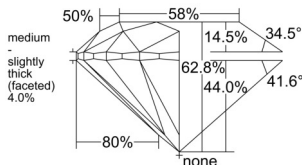

GIA®

FACSIMILE

GIA REPORT 6545768194

Verify this report at GIA.edu

GIA NATURAL DIAMOND DOSSIER®

March 09, 2026
GIA Report Number 6545768194
Shape and Cutting Style ..... Round Brilliant
Measurements ..... 5.04 - 5.07 x 3.18 mm

GRADING RESULTS

Carat Weight ..... 0.50 carat
Color Grade ..... G
Clarity Grade S11
Cut Grade ..... Excellent

ADDITIONAL GRADING INFORMATION

Polish ..... Excellent
Symmetry ..... Excellent
Fluorescence ..... None
Clarity Characteristics ..... Feather, Crystal, Needle
Inspection(s): GIA 6545768194

PROPORTIONS

Profile to actual proportions