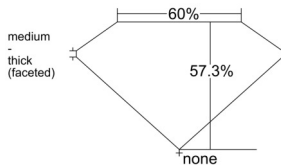

GIA®

FACSIMILE

GIA REPORT 6545768937

Verify this report at GIA.edu

GIA NATURAL DIAMOND DOSSIER®

March 09, 2026
GIA Report Number **6545768937**
Shape and Cutting Style ..... **Heart Brilliant**
Measurements ..... **5.82 x 6.75 x 3.87 mm**

GRADING RESULTS

Carat Weight ..... **0.91 carat**
Color Grade ..... **H**
Clarity Grade **VS2**

ADDITIONAL GRADING INFORMATION

Polish ..... **Excellent**
Symmetry ..... **Excellent**
Fluorescence ..... **None**
Clarity Characteristics..... **Cloud, Crystal, Feather**
Inscription(s): **GIA 6545768937**

PROPORTIONS

Profile not to actual proportions

GRADING SCALES

GIA COLOR SCALE		GIA CLARITY SCALE			
COLORLESS	D	VERY VERY SLIGHTLY INCLUDED	FLAWLESS		
	E		INTERNALLY FLAWLESS		
	F	VERY SLIGHTLY INCLUDED	VVS₁		
	G		VVS₂		
	H		VS₁		
	NEAR COLORLESS	I	SLIGHTLY INCLUDED	VS₂	
		J		SI₁	
		FAINT	K	INCLUDED	SI₂
			L		I₁
			M		I₂
VERT LIGHT	N	INCLUDED	I₃		
	O				
	P				
	Q				
	R				
LIGHT	S				
	T				
	U				
	V				
	W				
X					
Y					
Z